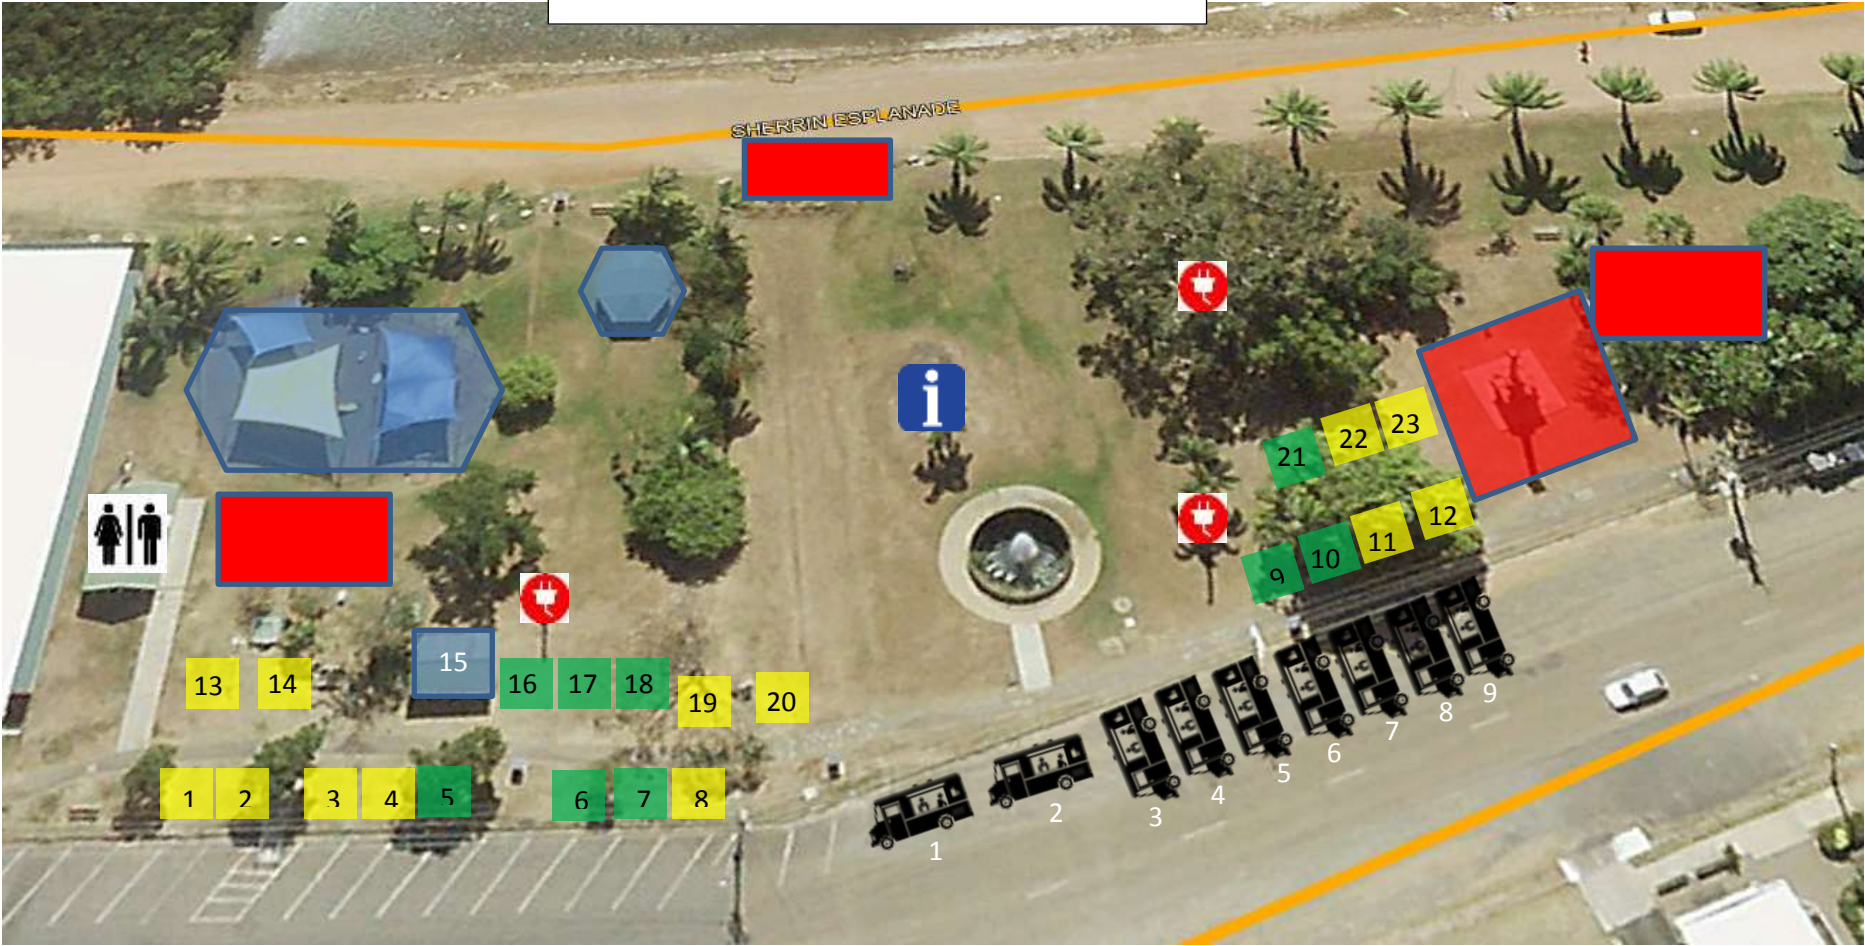

# Discovery Festival Stall and Van site map

-  Toilets
  Playground
  Gazebo
  Power
  Keep clear
  Information
  
-  Unpowered site
  Powered site
  15 Powered double site
  Food van (vehicles that need to parallel park require 2 sites)