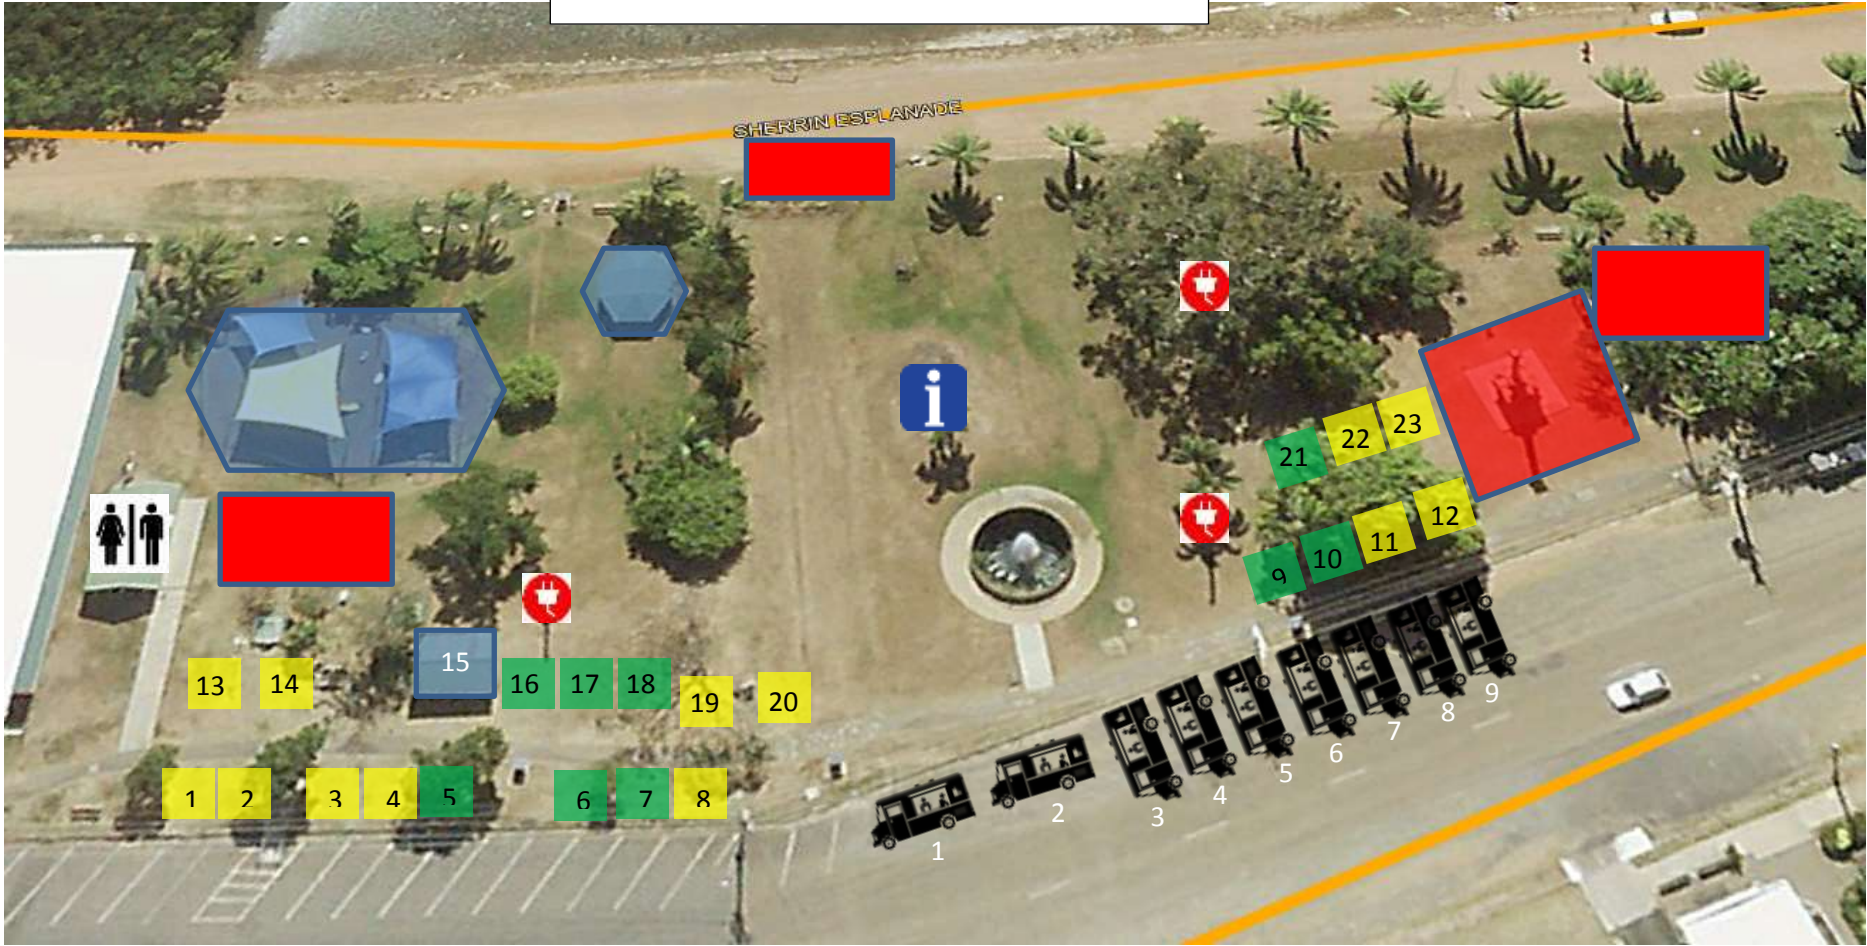

Discovery Festival Stall and Van site map

-  Toilets
  Playground
  Gazebo
  Power
  Keep clear
  Information
-  Unpowered site
  Powered site
  15 Powered double site
  Food van (vehicles that need to parallel park require 2 sites)