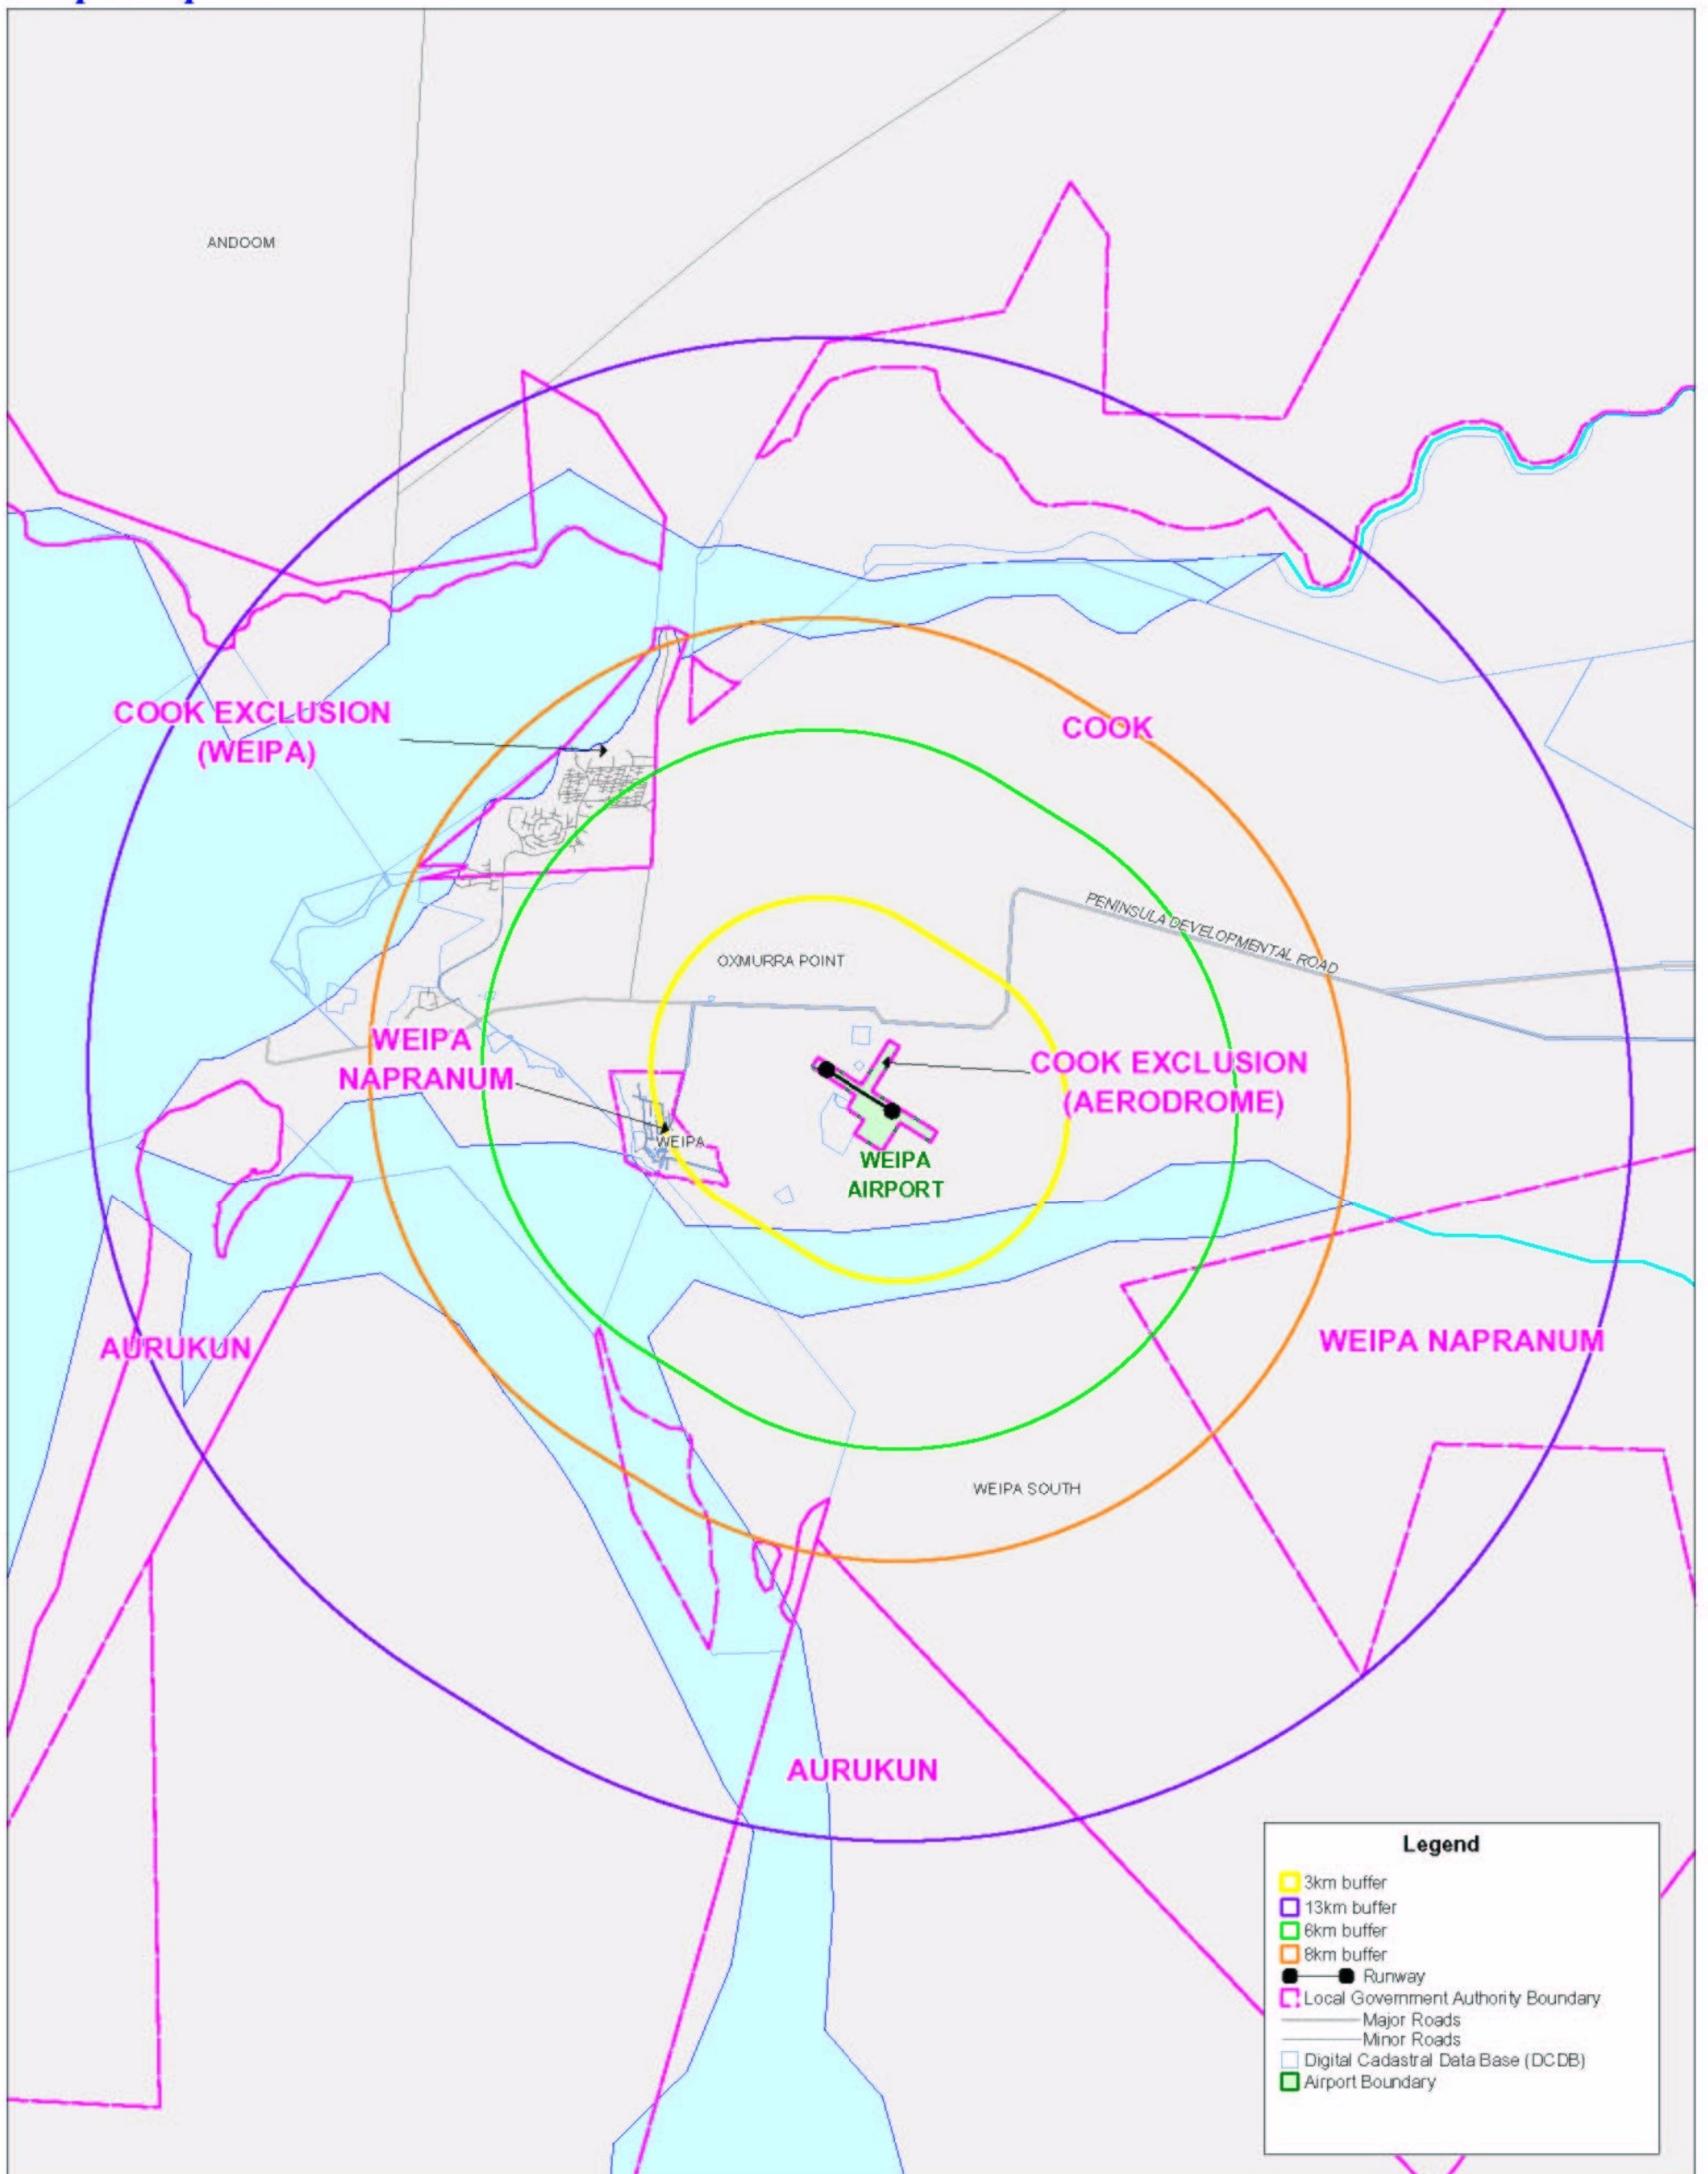

# Weipa Airport

Digital cadastre copyright Queensland Government  
 Road centreline copyright MapInfo Australia Pty Ltd.  
 UBD Raster Copyright Telstra Corp Ltd (UBD maps licensed from Universal Press Pty Ltd.)  
 Other data displayed hereon may also be subject to copyright.  
 Information is for display purposes only and no responsibility is taken for data accuracy.

PTD-LKC-15/07/02-249ab

**Cook Shire  
Planning Scheme**

**OPERATIONAL AIRSPACE  
WEIPA OVERLAY**

MAP 36

DATE: 21/4/2006	CAD FILE: TPS-A3-Operational A'space-V1.wor
SCALE: as per drawing	drawn by: <b>Cook Shire Survey Office</b>