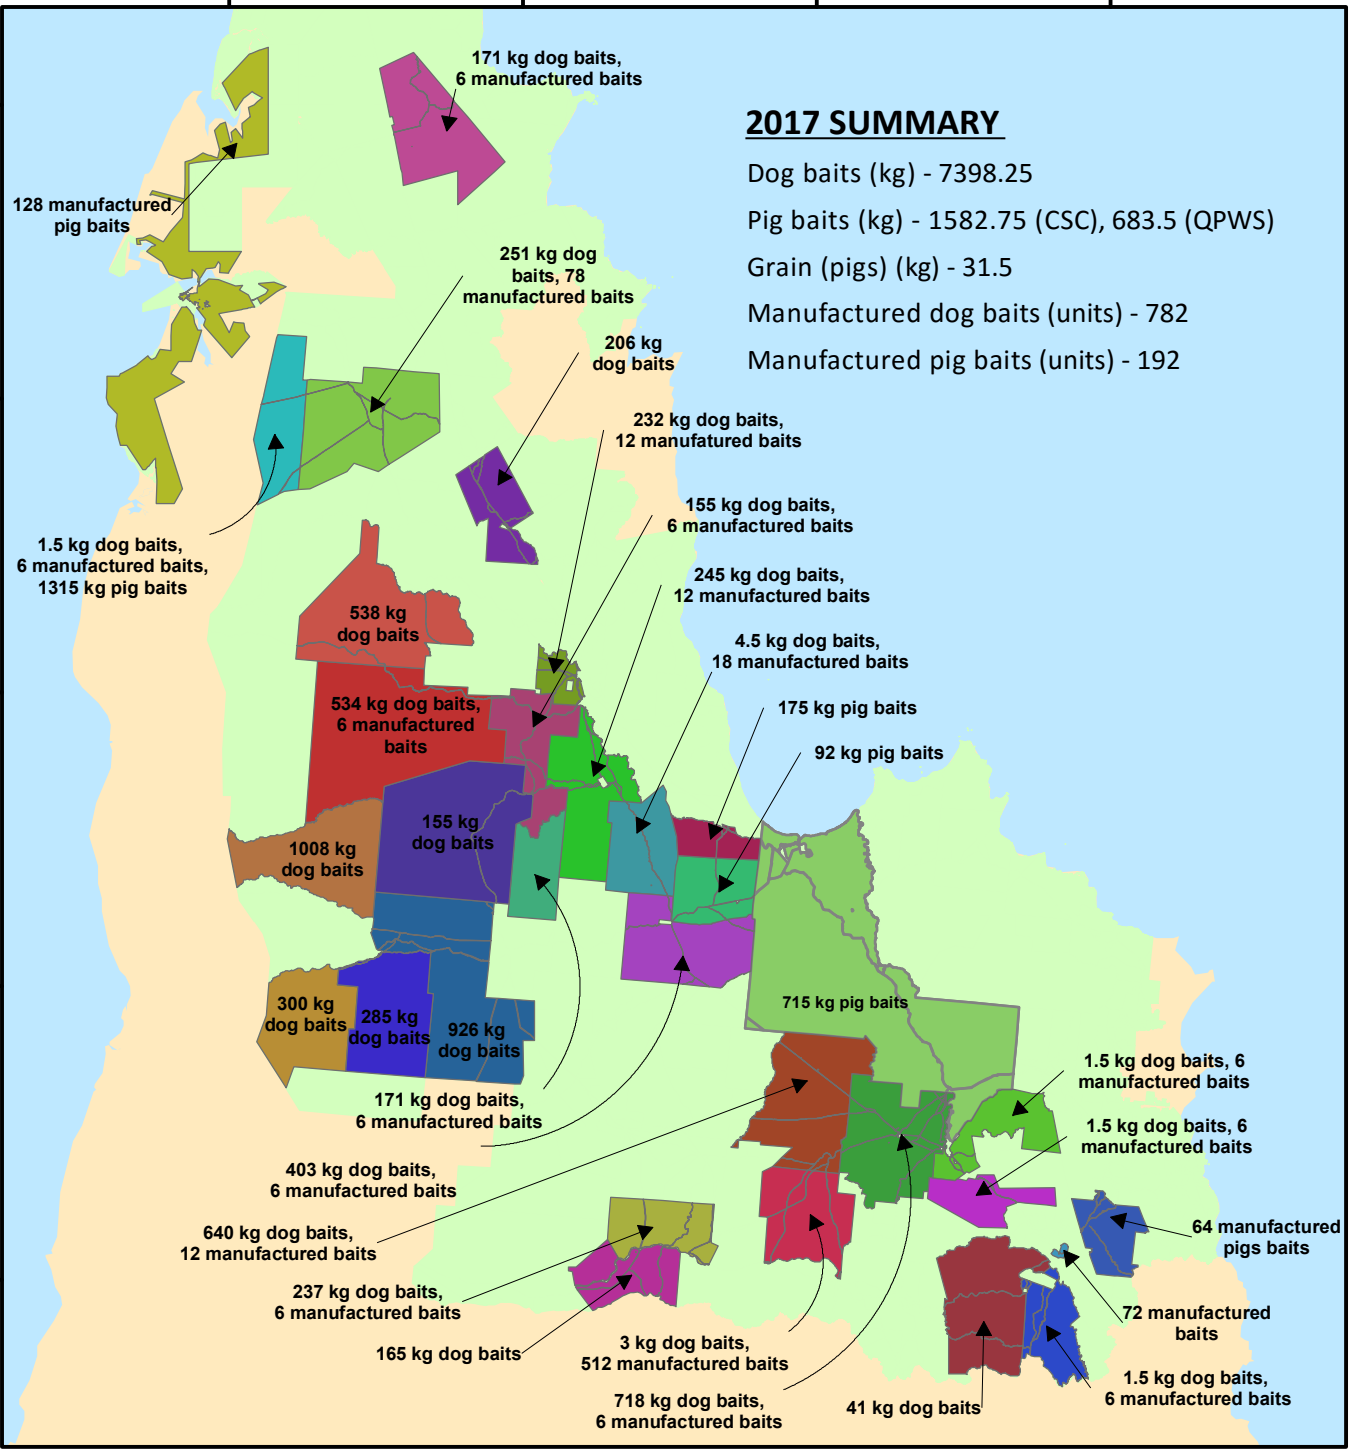

142°E 143°E 144°E 145°E

12°S
13°S
14°S
15°S
16°S

2017 Pest Animal Baiting Program

Property descriptions

- Artemis
- Astrea
- Balurga
- Bamboo
- Bonny Glen
- Bramwell
- Crocodile
- Crystalvale
- Fairlight
- Harkness
- Holroyd
- King Junction
- Koolburra
- Lilyvale
- Lochinvar
- Maitland Downs
- Merepah
- Merluna
- Mt McLean
- Olivevale
- Rio Tinto
- Southwell
- Springvale
- Strathburn
- Strathleven
- Strathmay
- Violetvale
- Watson River
- Welcome
- Wolverton
- Yarraden
- Lakefield NP
- Cook LGA

Based on data collected by Cook Shire Council's Biosecurity Services division and Queensland Park and Wildlife during pest animal baiting programs in 2017. Cook Shire Council gives no warranty in relation to the data (including accuracy, reliability, completeness or suitability) and accepts no liability for any loss, damage or costs relating to any use of the data.