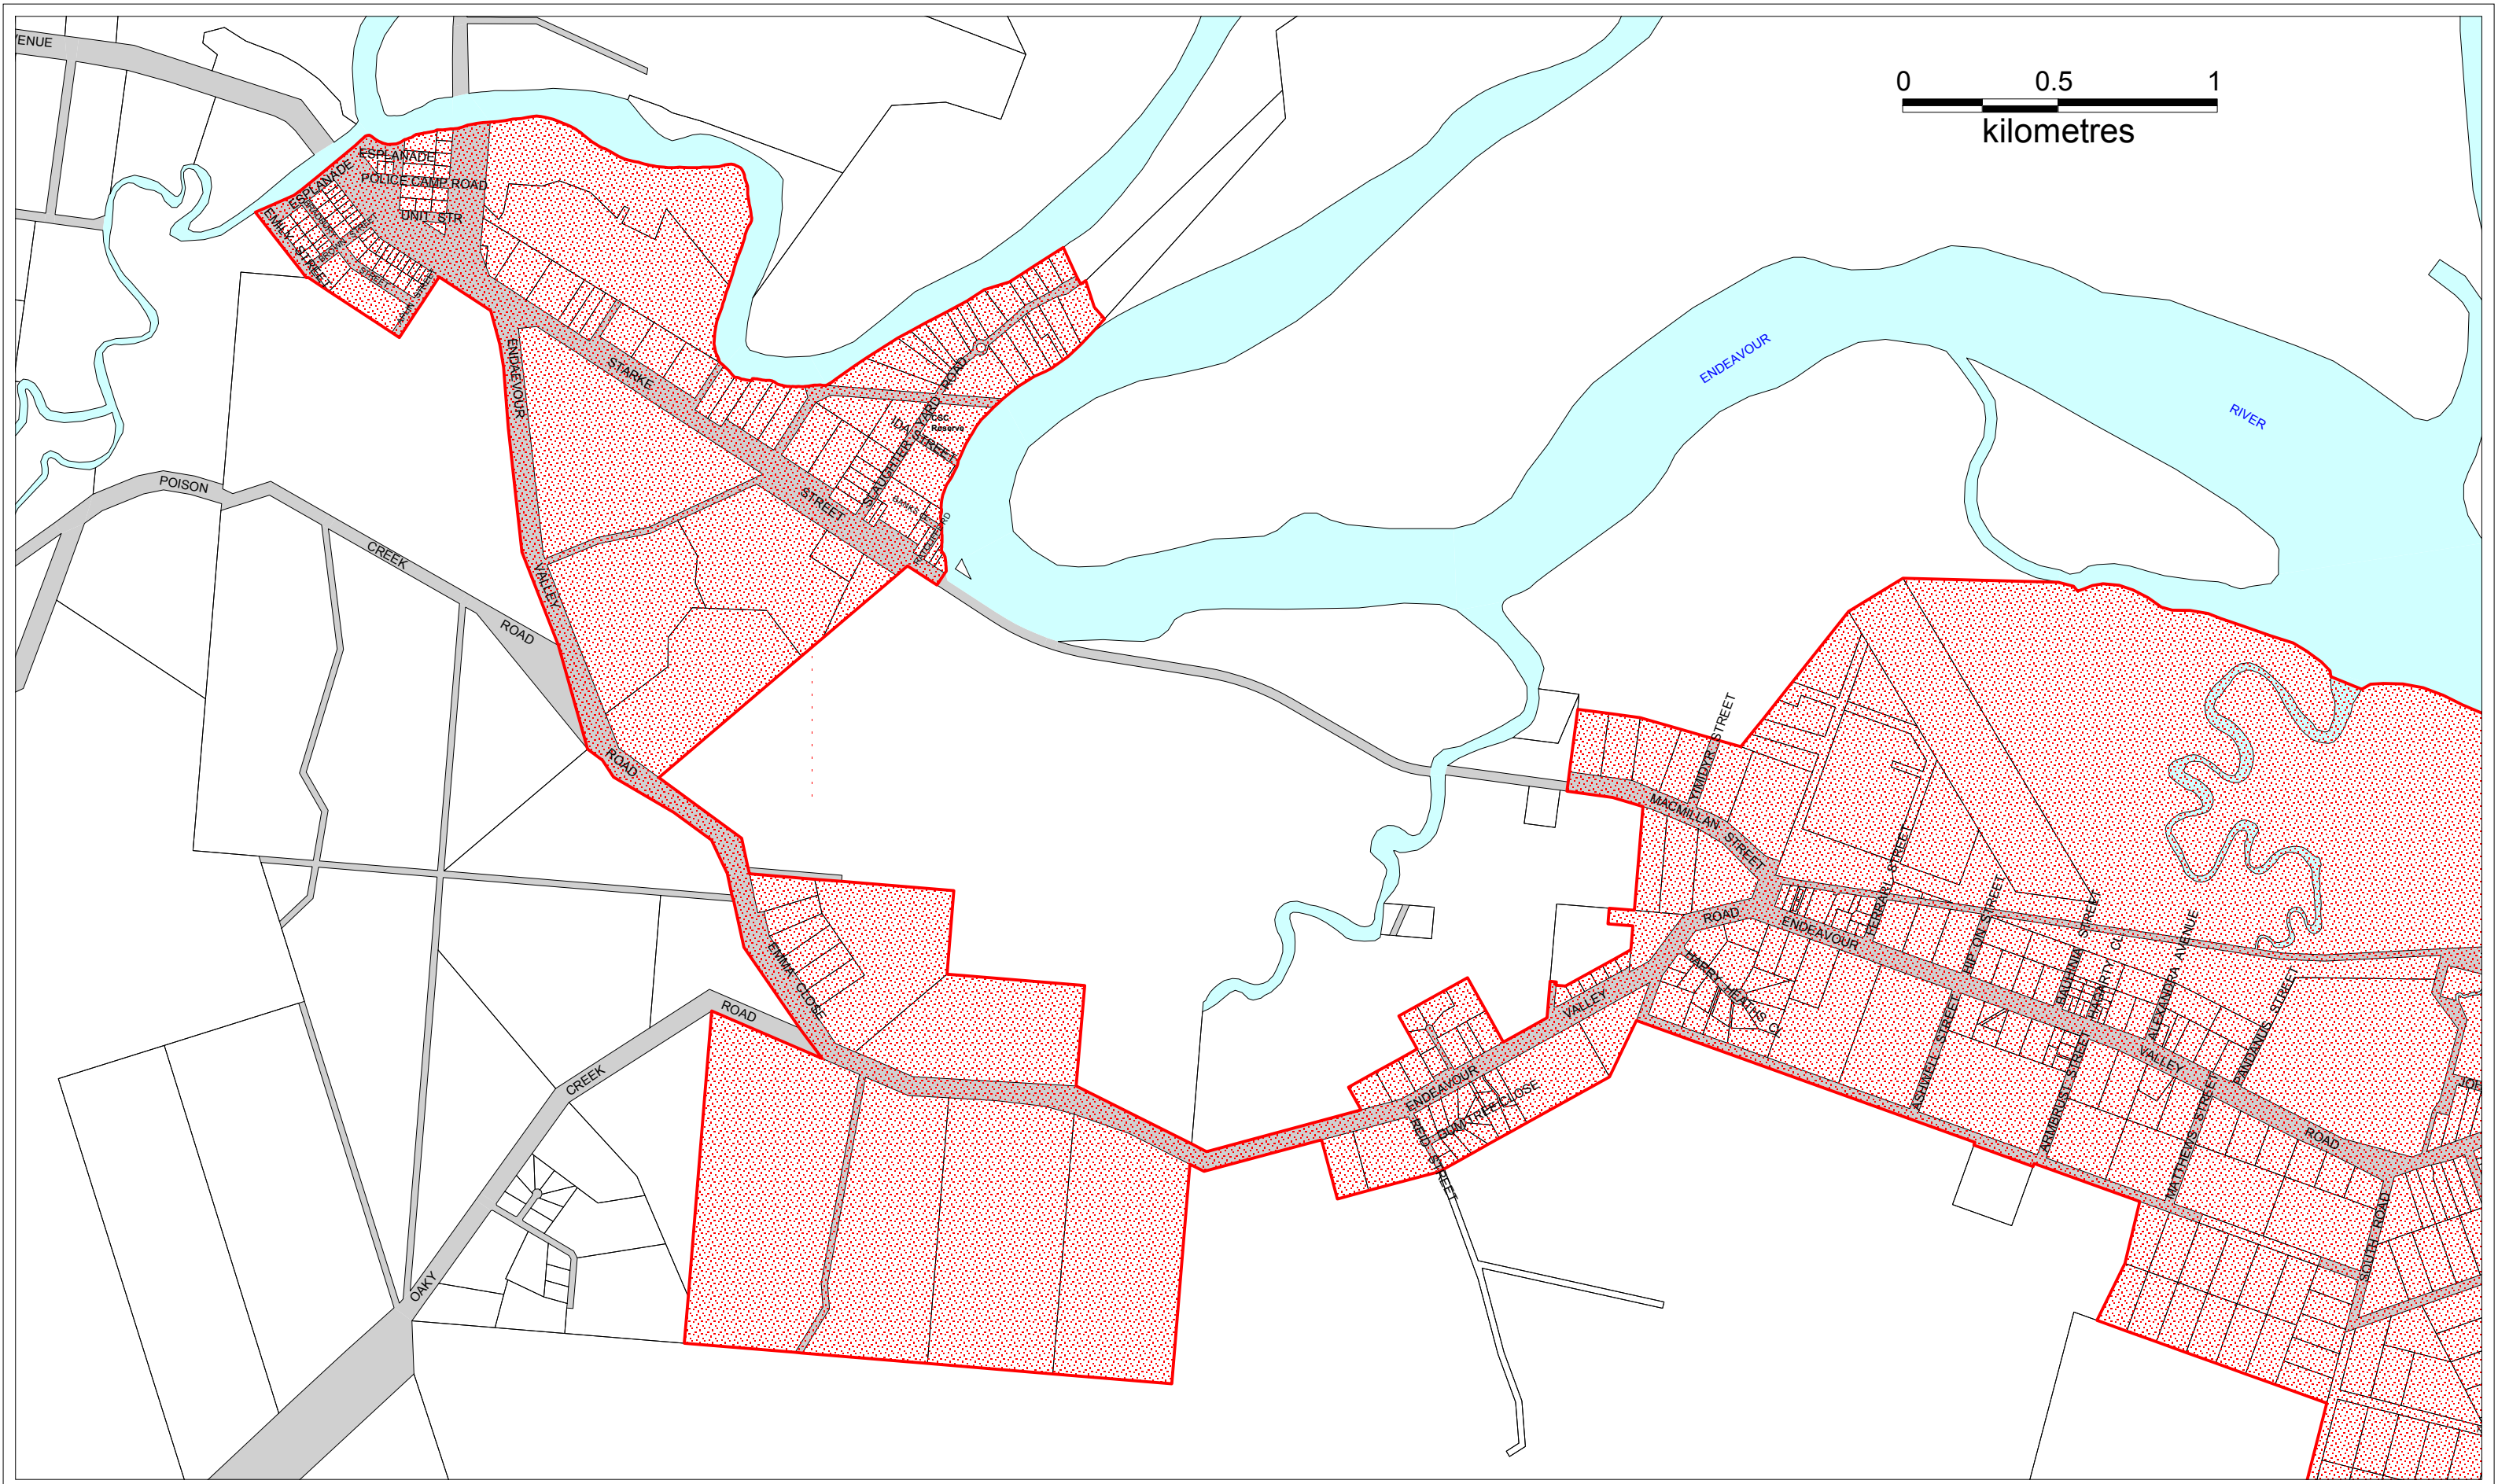

Legend

 Kerbside Collection Area

**Cooktown & Marton
Kerbside Collection Area**

| | |
|-------------------|-------------------------------------|
| 1:38,000 on A3 | Cook Shire Survey Office |
| SCALE: | drawn by: |
| 7/6/2019 | cooktown marton kca 7-6-2019.wor |
| DATE: | CAD FILE: |

Legend

 Kerbside Collection Area

**Cooktown & Marton
Kerbside Collection Area Map 1**

| | |
|-------------------|---------------------------------------|
| 1:19,000 on A3 | Cook Shire Survey Office |
| SCALE: | drawn by: |
| 7/6/2019 | cooktown marton 1 kca 7-6-2019.wor |
| DATE: | CAD FILE: |

Legend

 Kerbside Collection Area

**Cooktown & Marton
Kerbside Collection Area Map 2**

| | |
|-------------------|---------------------------------------|
| 1:19,000 on A3 | Cook Shire Survey Office |
| SCALE: | drawn by: |
| 7/6/2019 | cooktown marton 2 kca 7-6-2019.wor |
| DATE: | CAD FILE: |

Legend

 Kerbside Collection Area

**Cooktown & Marton
Kerbside Collection Area Map 3**

| | |
|-----------------------------|--|
| 1:19,000 on A3 SCALE: | Cook Shire Survey Office drawn by: |
| 7/6/2019 DATE: | cooktown marton 3 kca 7-6-2019.wor CAD FILE: |