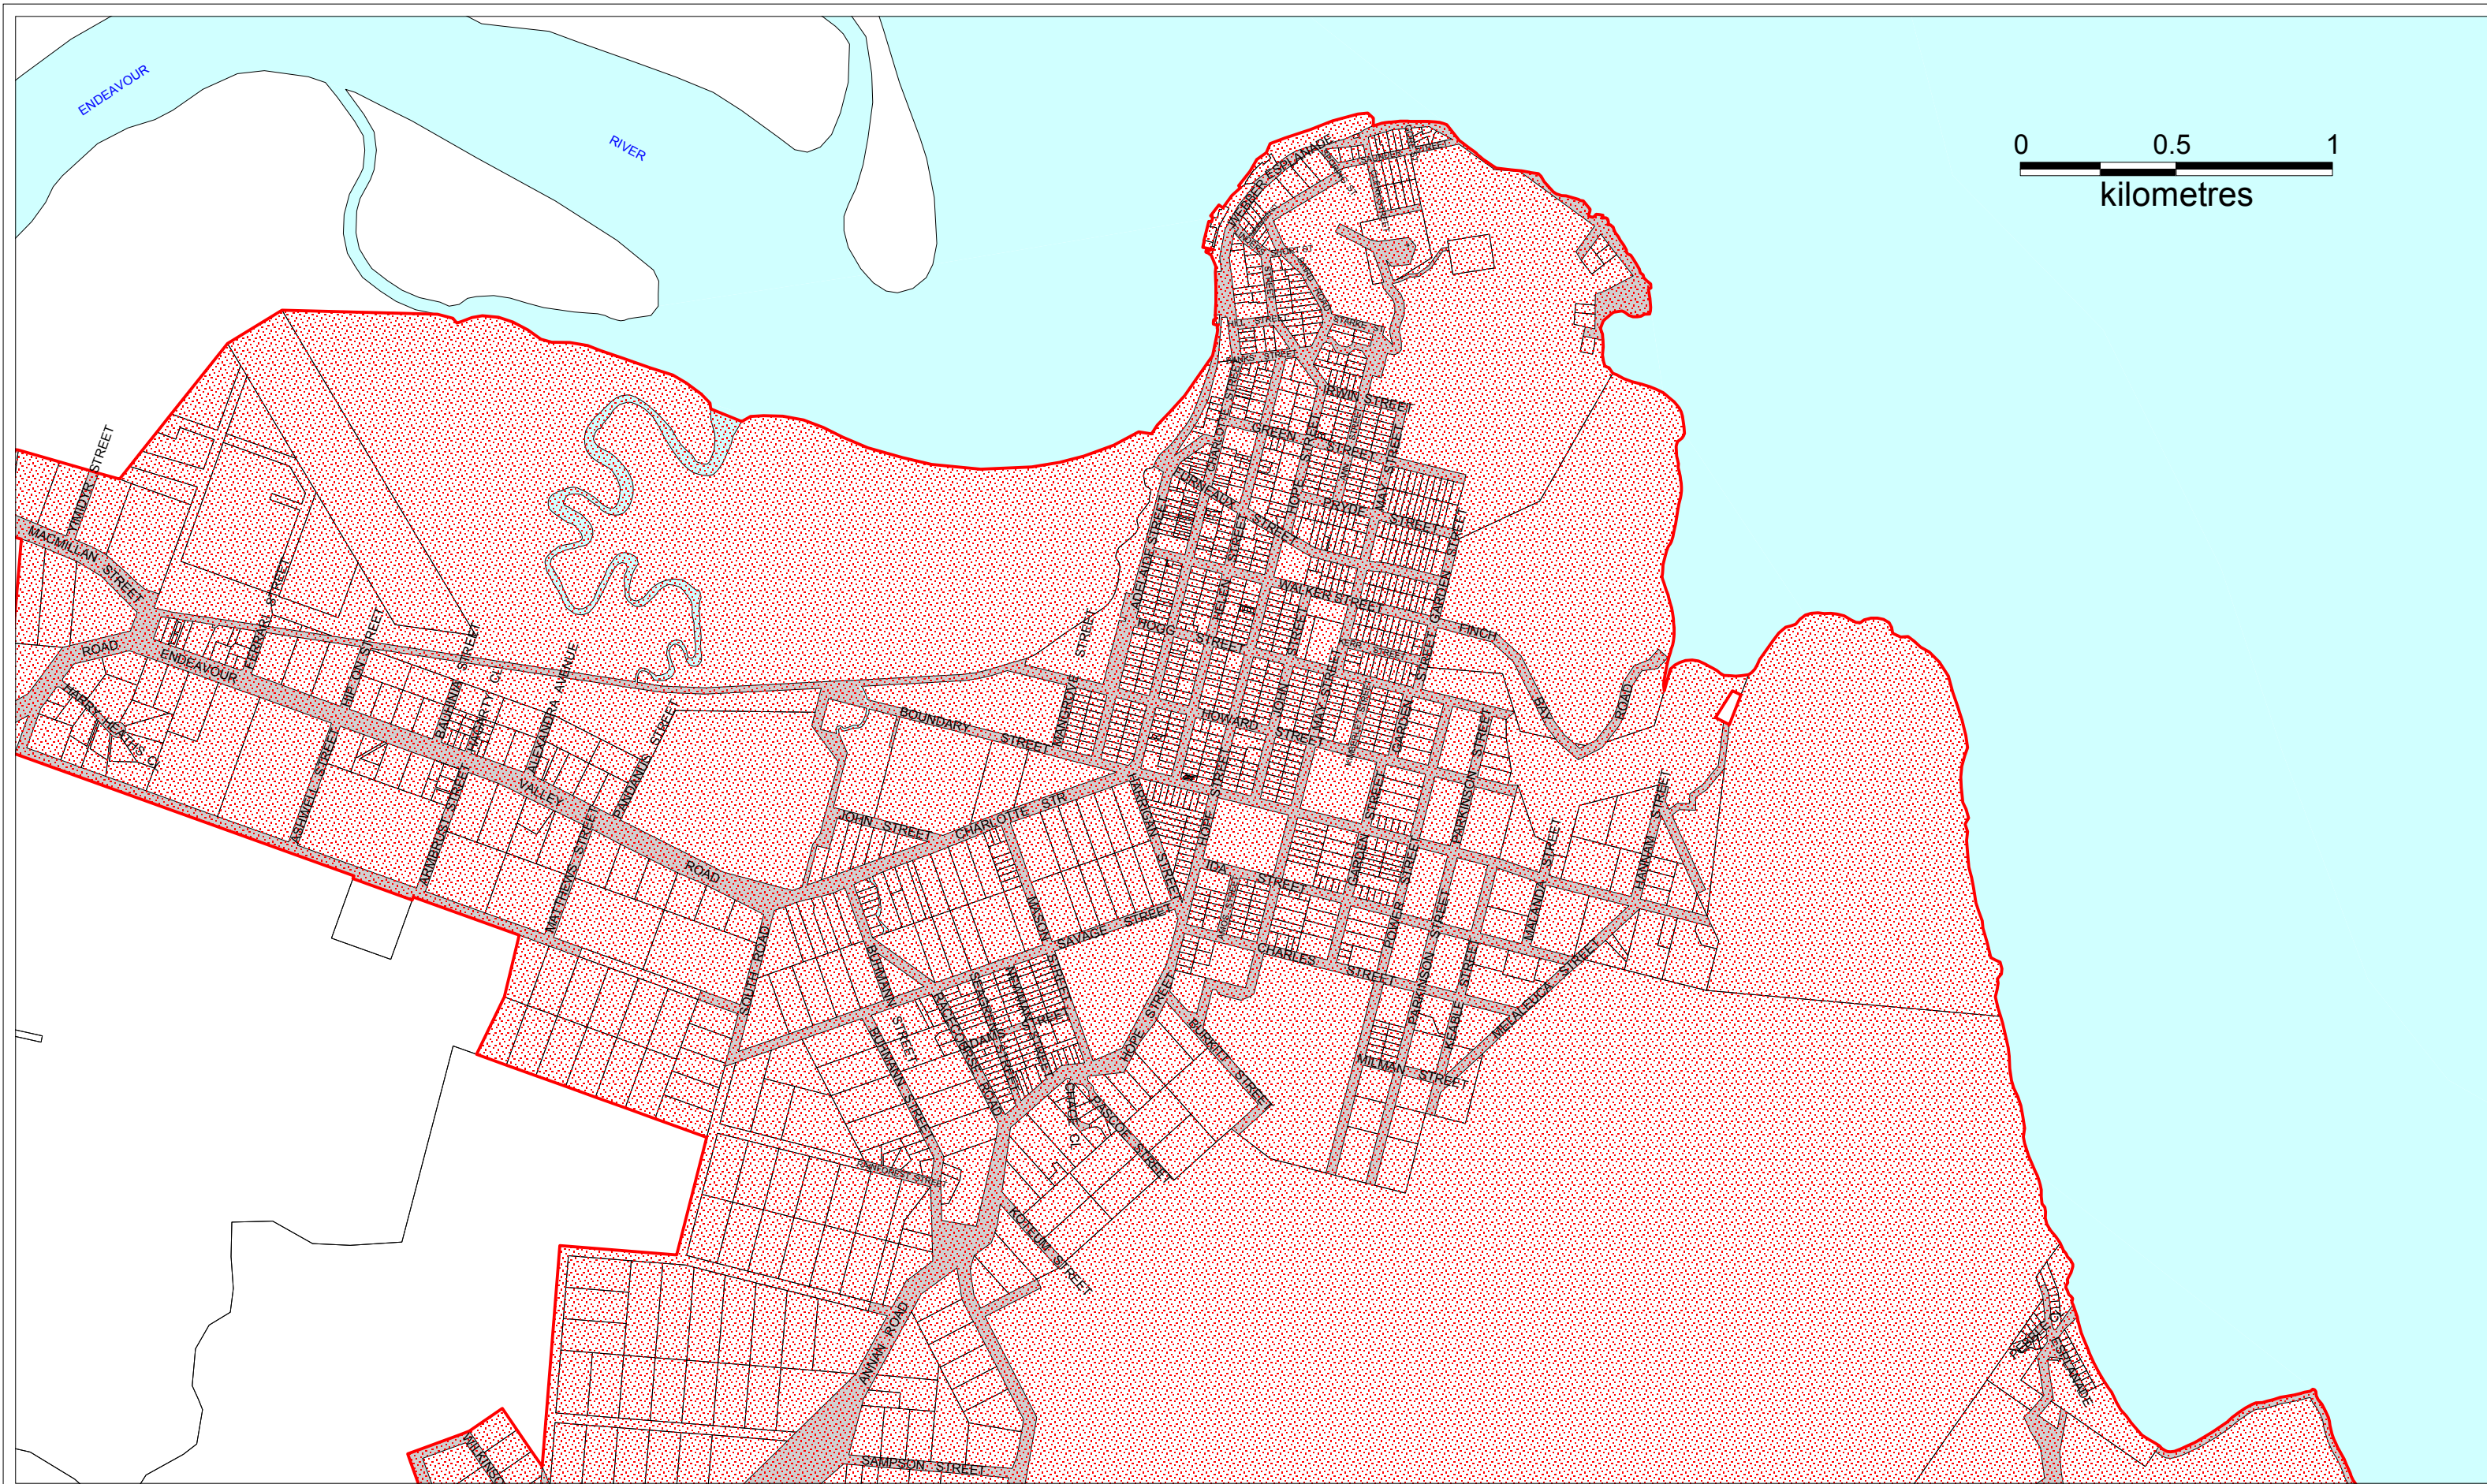

Legend

 Kerbside Collection Area

**Cooktown & Marton
Kerbside Collection Area**

| | |
|-------------------|-------------------------------------|
| 1:38,000 on A3 | Cook Shire Survey Office |
| SCALE: | drawn by: |
| 7/6/2019 | cooktown marton kca 7-6-2019.wor |
| DATE: | CAD FILE: |

Legend

 Kerbside Collection Area

**Cooktown & Marton
Kerbside Collection Area Map 1**

| | |
|-------------------|---------------------------------------|
| 1:19,000 on A3 | Cook Shire Survey Office |
| SCALE: | drawn by: |
| 7/6/2019 | cooktown marton 1 kca 7-6-2019.wor |
| DATE: | CAD FILE: |

Legend

 Kerbside Collection Area

**Cooktown & Marton
Kerbside Collection Area Map 2**

| | |
|-------------------|---------------------------------------|
| 1:19,000 on A3 | Cook Shire Survey Office |
| SCALE: | drawn by: |
| 7/6/2019 | cooktown marton 2 kca 7-6-2019.wor |
| DATE: | CAD FILE: |

Legend

 Kerbside Collection Area

**Cooktown & Marton
Kerbside Collection Area Map 3**

| | |
|-----------------------------|--|
| 1:19,000 on A3 SCALE: | Cook Shire Survey Office drawn by: |
| 7/6/2019 DATE: | cooktown marton 3 kca 7-6-2019.wor CAD FILE: |