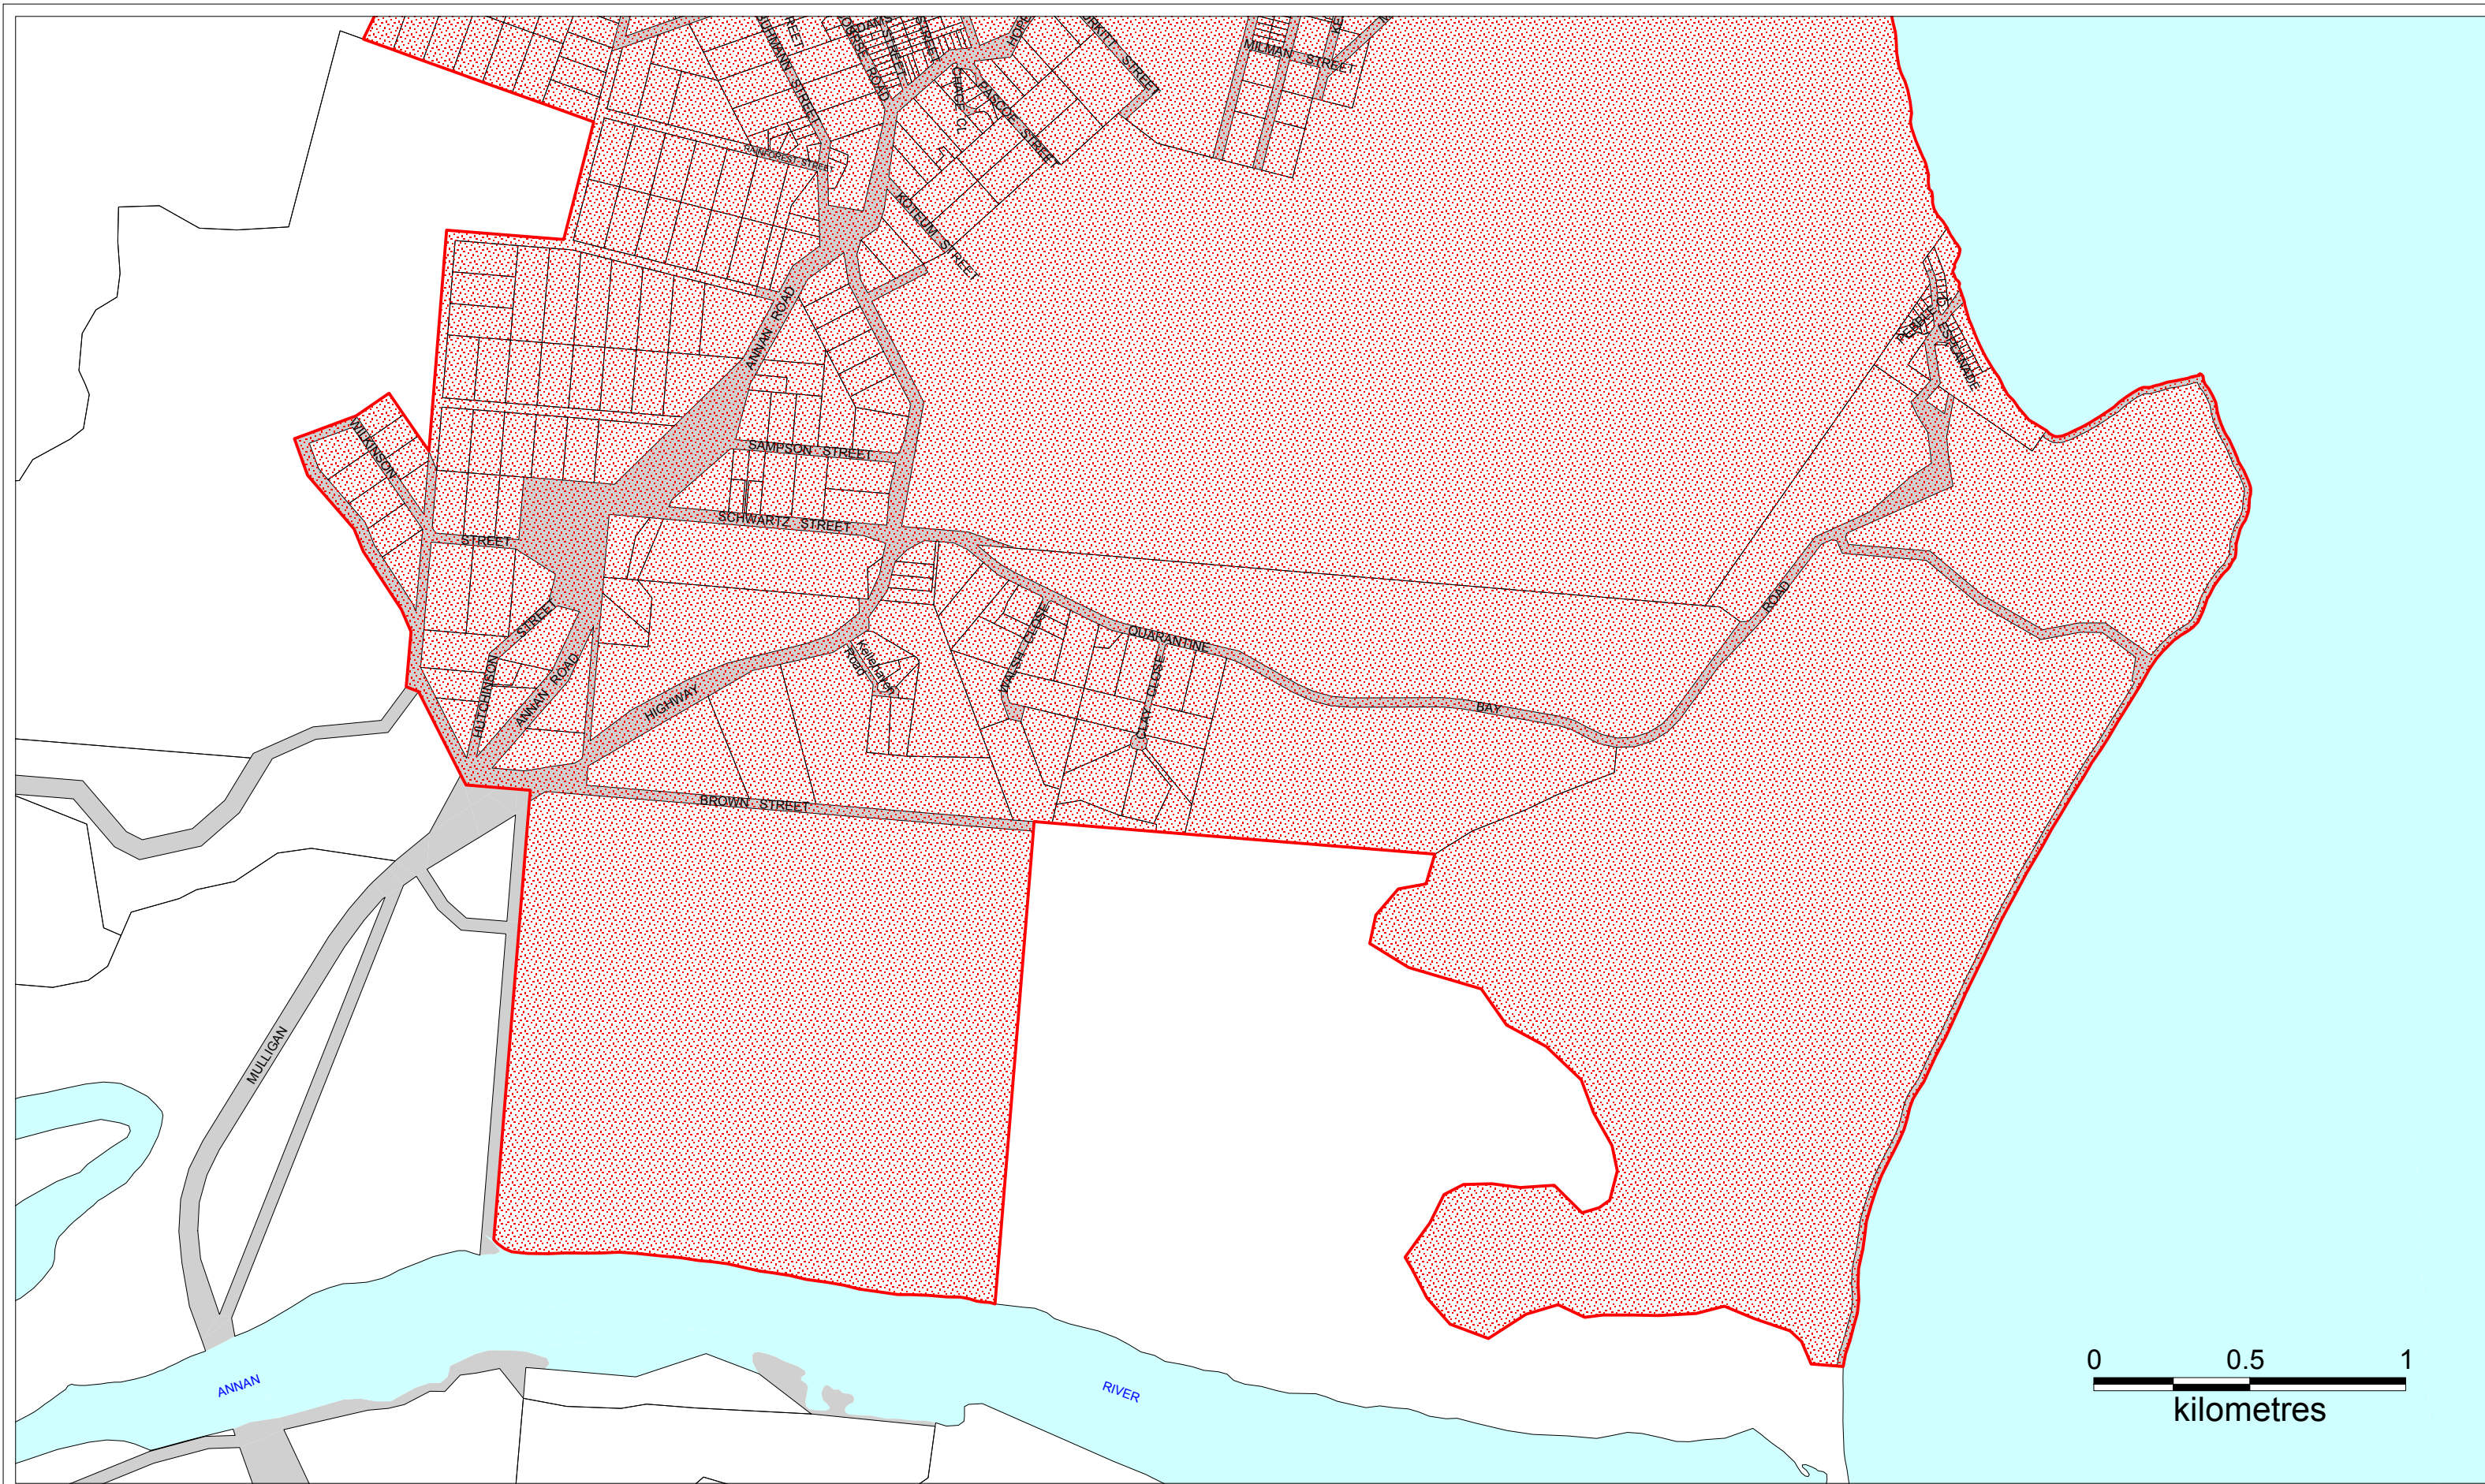

Legend

 Kerbside Collection Area

**Cooktown & Marton
Kerbside Collection Area**

| | |
|-------------------|-------------------------------------|
| 1:38,000 on A3 | Cook Shire Survey Office |
| SCALE: | drawn by: |
| 7/6/2019 | cooktown marton kca 7-6-2019.wor |
| DATE: | CAD FILE: |

Legend

 Kerbside Collection Area

**Cooktown & Marton
Kerbside Collection Area Map 1**

| | |
|-------------------|---------------------------------------|
| 1:19,000 on A3 | Cook Shire Survey Office |
| SCALE: | drawn by: |
| 7/6/2019 | cooktown marton 1 kca 7-6-2019.wor |
| DATE: | CAD FILE: |

Legend

 Kerbside Collection Area

**Cooktown & Marton
Kerbside Collection Area Map 2**

| | |
|-------------------|---------------------------------------|
| 1:19,000 on A3 | Cook Shire Survey Office |
| SCALE: | drawn by: |
| 7/6/2019 | cooktown marton 2 kca 7-6-2019.wor |
| DATE: | CAD FILE: |

Legend

 Kerbside Collection Area

**Cooktown & Marton
Kerbside Collection Area Map 3**

| | |
|-----------------------------|--|
| 1:19,000 on A3 SCALE: | Cook Shire Survey Office drawn by: |
| 7/6/2019 DATE: | cooktown marton 3 kca 7-6-2019.wor CAD FILE: |